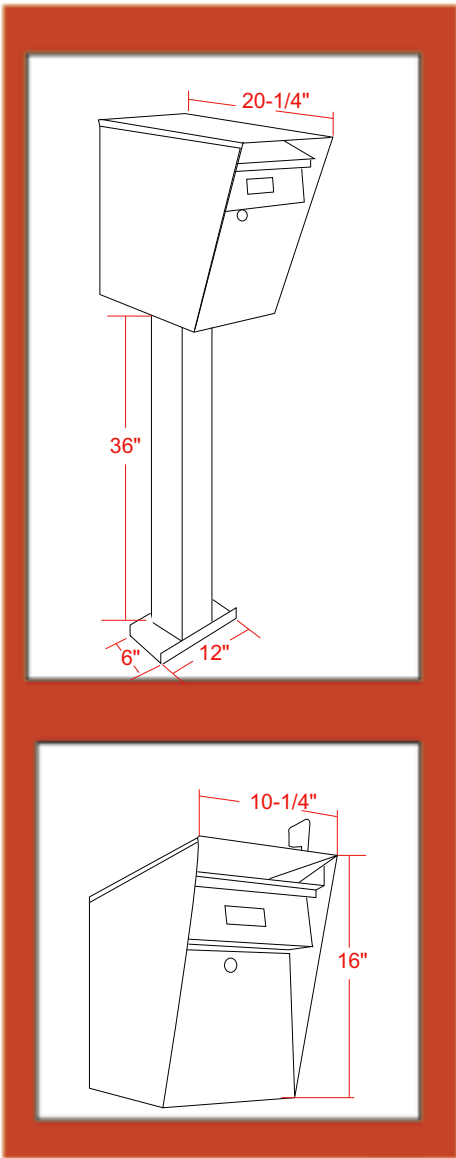

TrailMaster™

Easy to Install, Easy to use.

Holds over two weeks average mail delivery. Constructed of heavy gauge electro-galvanized steel. Combines convenience of a traditional mailbox with the security of locked storage. Available in a variety of colors and mounting options.

FEATURES

- ▶ Mail slot for incoming mail and secured door for incoming mail area.
- ▶ Outgoing mail shelf.
- ▶ No Rivets
- ▶ Mail drops to locked area
- ▶ Dust-proof, shuttered lock prevents corrosion of lock cylinder

Reliable, Secure, and Attractive USPS- Approved Locking Mailbox

Dimensions: H x W x D
 16" x 10-1/4" x 20-1/4"

INSTALLATION

Pedestal Base Option

For ground mounting, Security Manufacturing offers a USPS-approved aluminum pedestal base specially designed for the TrailMaster™ box. Simply mount the pedestal in a concrete pad before ground installation.