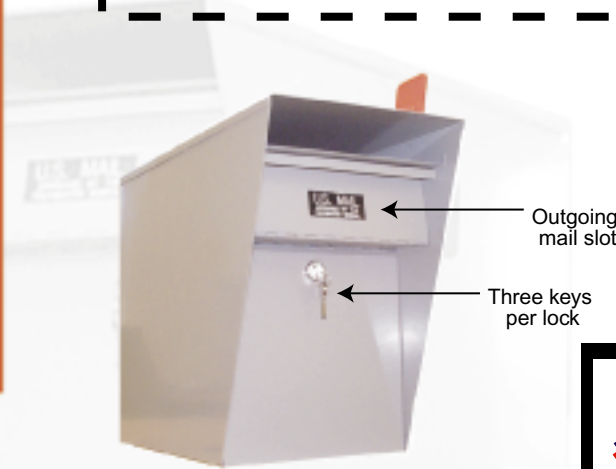

AVAILABLE COLORS

Black

White

Postal Gray

WARRANTY

Since 1979, Security Manufacturing has provided the highest quality mailboxes, best delivery, competitive pricing and excellent customer service. With a centralized location in Grapevine, Texas (Dallas-Fort Worth Metroplex), we can ship your mailboxes worldwide at competitive prices. All of our mailboxes are built according to the U.S. Postal Service ISO 9001 Quality Systems requirements. In addition, our products have a five year warranty.

SECURITY

MANUFACTURER OF POSTAL BOXES

Offering a complete line of postal products.

Security Manufacturing

815 S. Main St., Grapevine, TX 76051 Tel: 800-POBOXES (817/762-6937) Fax: 817/481-3993