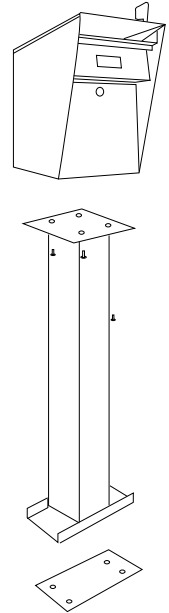

AVAILABLE COLORS

Black

White

Postal Gray

WARRANTY

Since 1979, Security Manufacturing has provided the highest quality mailboxes, best delivery, competitive pricing and excellent customer service. With a centralized location in Grapevine, Texas (Dallas-Fort Worth Metroplex), we can ship your mailboxes worldwide at competitive prices. All of our mailboxes are built according to the U.S. Postal Service ISO 9001 Quality Systems requirements. In addition, our products have a five year warranty.

SECURITY

MANUFACTURER OF POSTAL BOXES

Offering a complete line of postal products.

Security Manufacturing

815 S. Main St., Grapevine, TX 76051 Tel: 800-POBOXES (817/762-6937) Fax: 817/481-3993